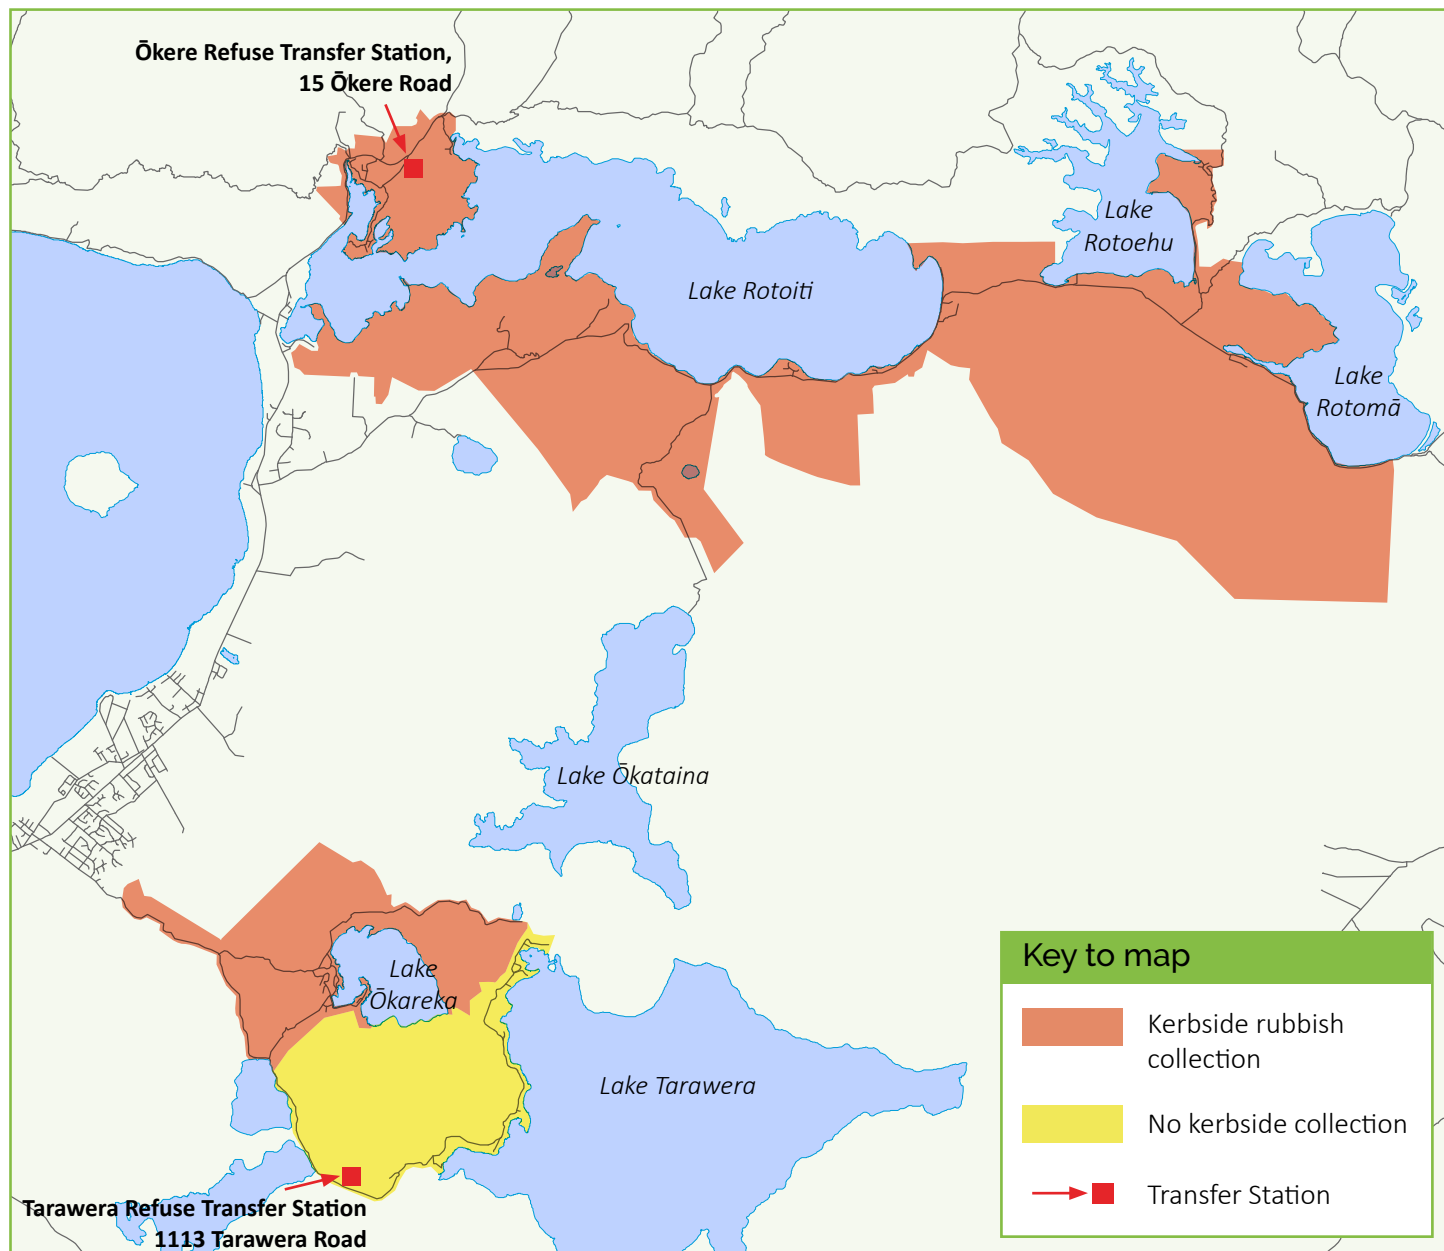

What's happening in my area?

- ▶ There are four transfer stations in the Rotorua district, including your nearest centre at Tarawera and Ōkere Falls
- ▶ You can drop off your recycling for free at the transfer station
- ▶ It's free to drop off your red rubbish bag at the transfer station
- ▶ A fee will apply for rubbish not put into council rubbish bags

If you live at Tarawera:

- your sole drop off point for household rubbish and recycling is at the Tarawera Transfer Station
- Rotorua Lakes Council worked with the Lake Tarawera Ratepayers' Association to consider whether your neighbourhood should opt for wheelie bins or rubbish bags
- the Lake Tarawera Ratepayers' Association signalled at community and council workshops that they did not want wheelie bins because of various reasons such as the terrain and access to properties

Did you know?

We are giving the Tarawera transfer station a makeover to improve access.