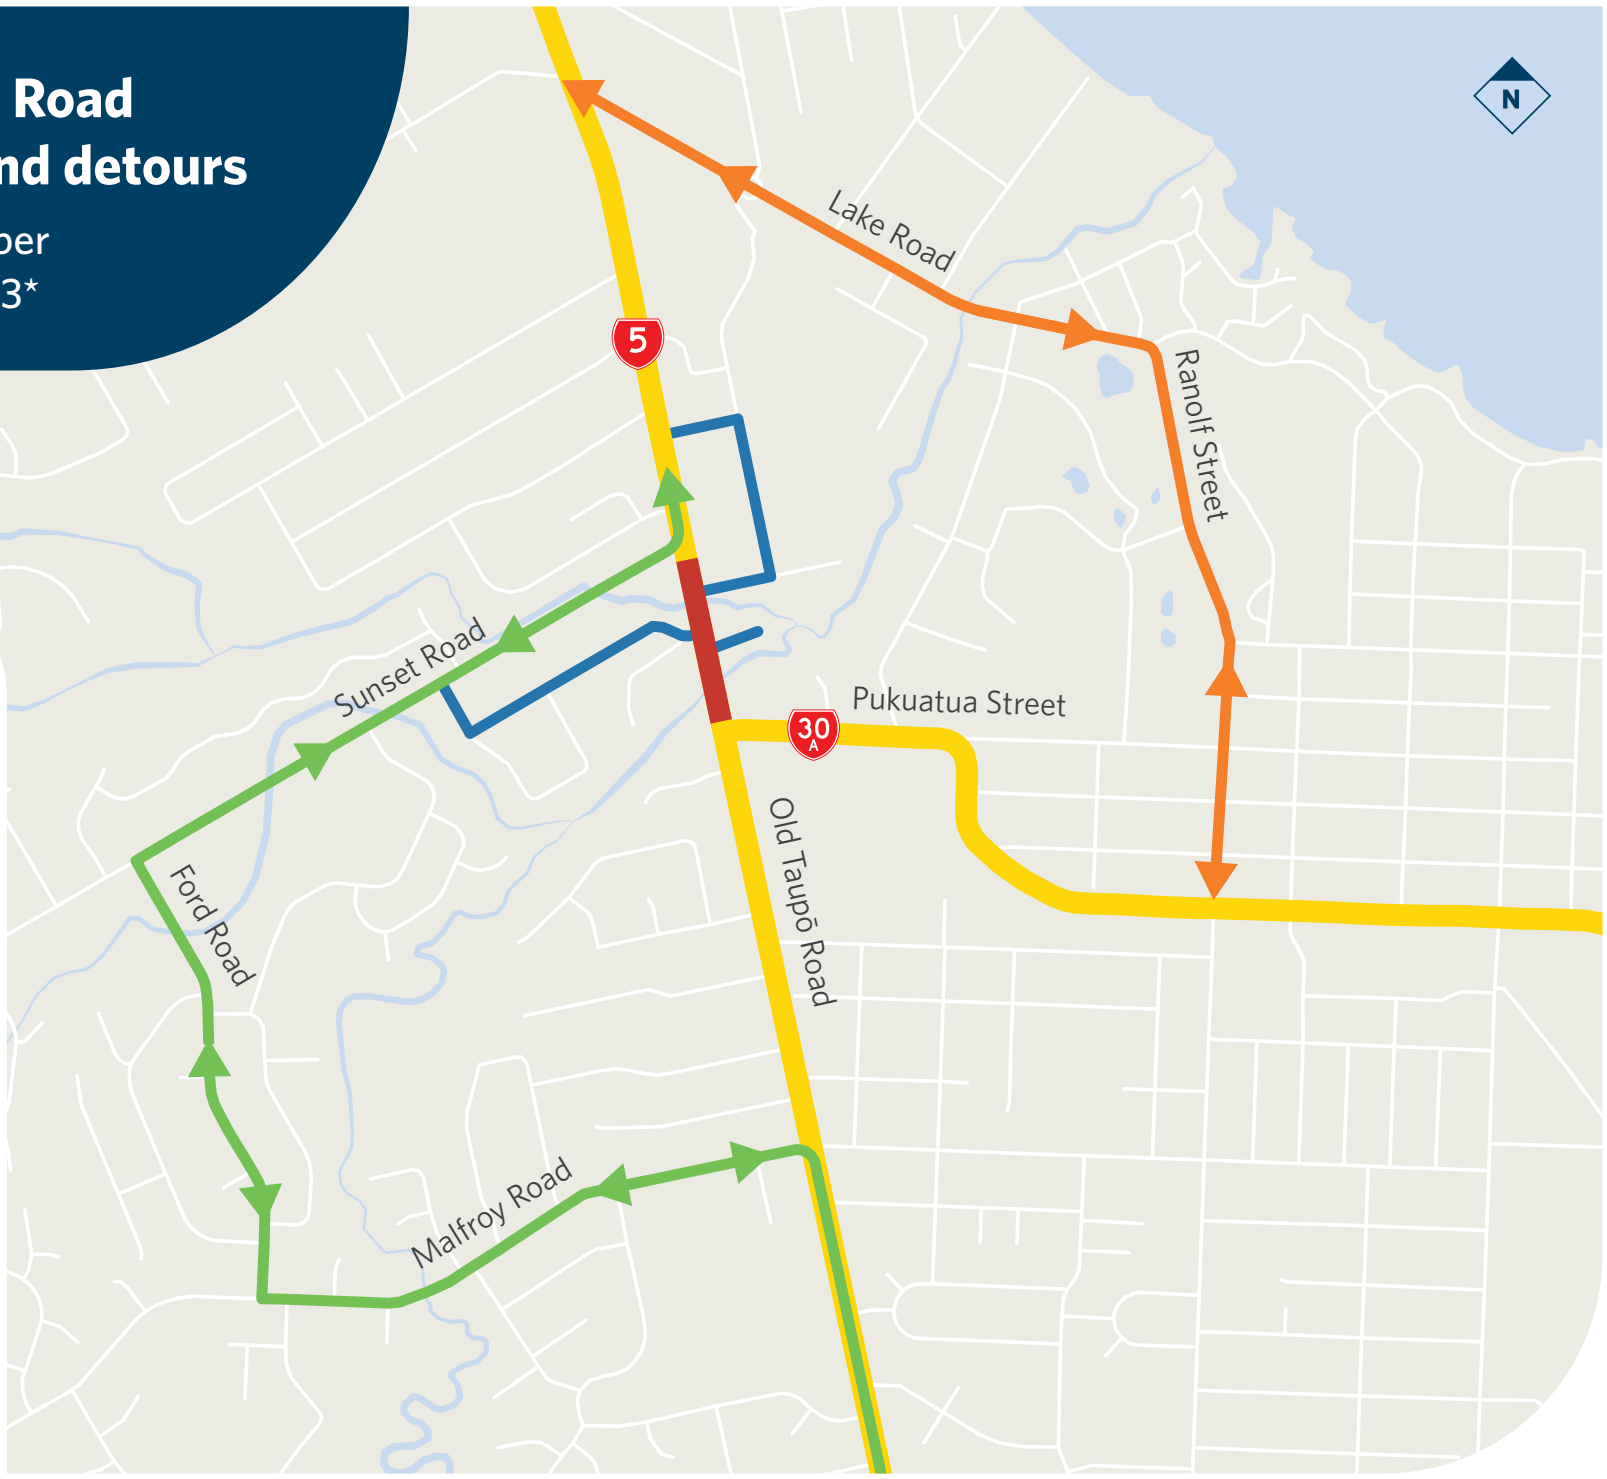

SH5 Old Taupō Road Road closure and detours

Monday 25 September
to mid-October 2023*

Key

-  **Road closed to through traffic;** access maintained for pedestrians and cyclists, and local traffic
-  **North and Southbound**
All light vehicles to detour via Malfroy Road, Ford Road and Sunset Road
-  **Heavy Vehicles and CBD traffic** (General Access and 50Max) to detour via Lake Road and Ranolf Street**
-  Access for local traffic into road closure area

* Dates of closure may change

** HPMV vehicles will need to use SH1 and either SH5 or SH30