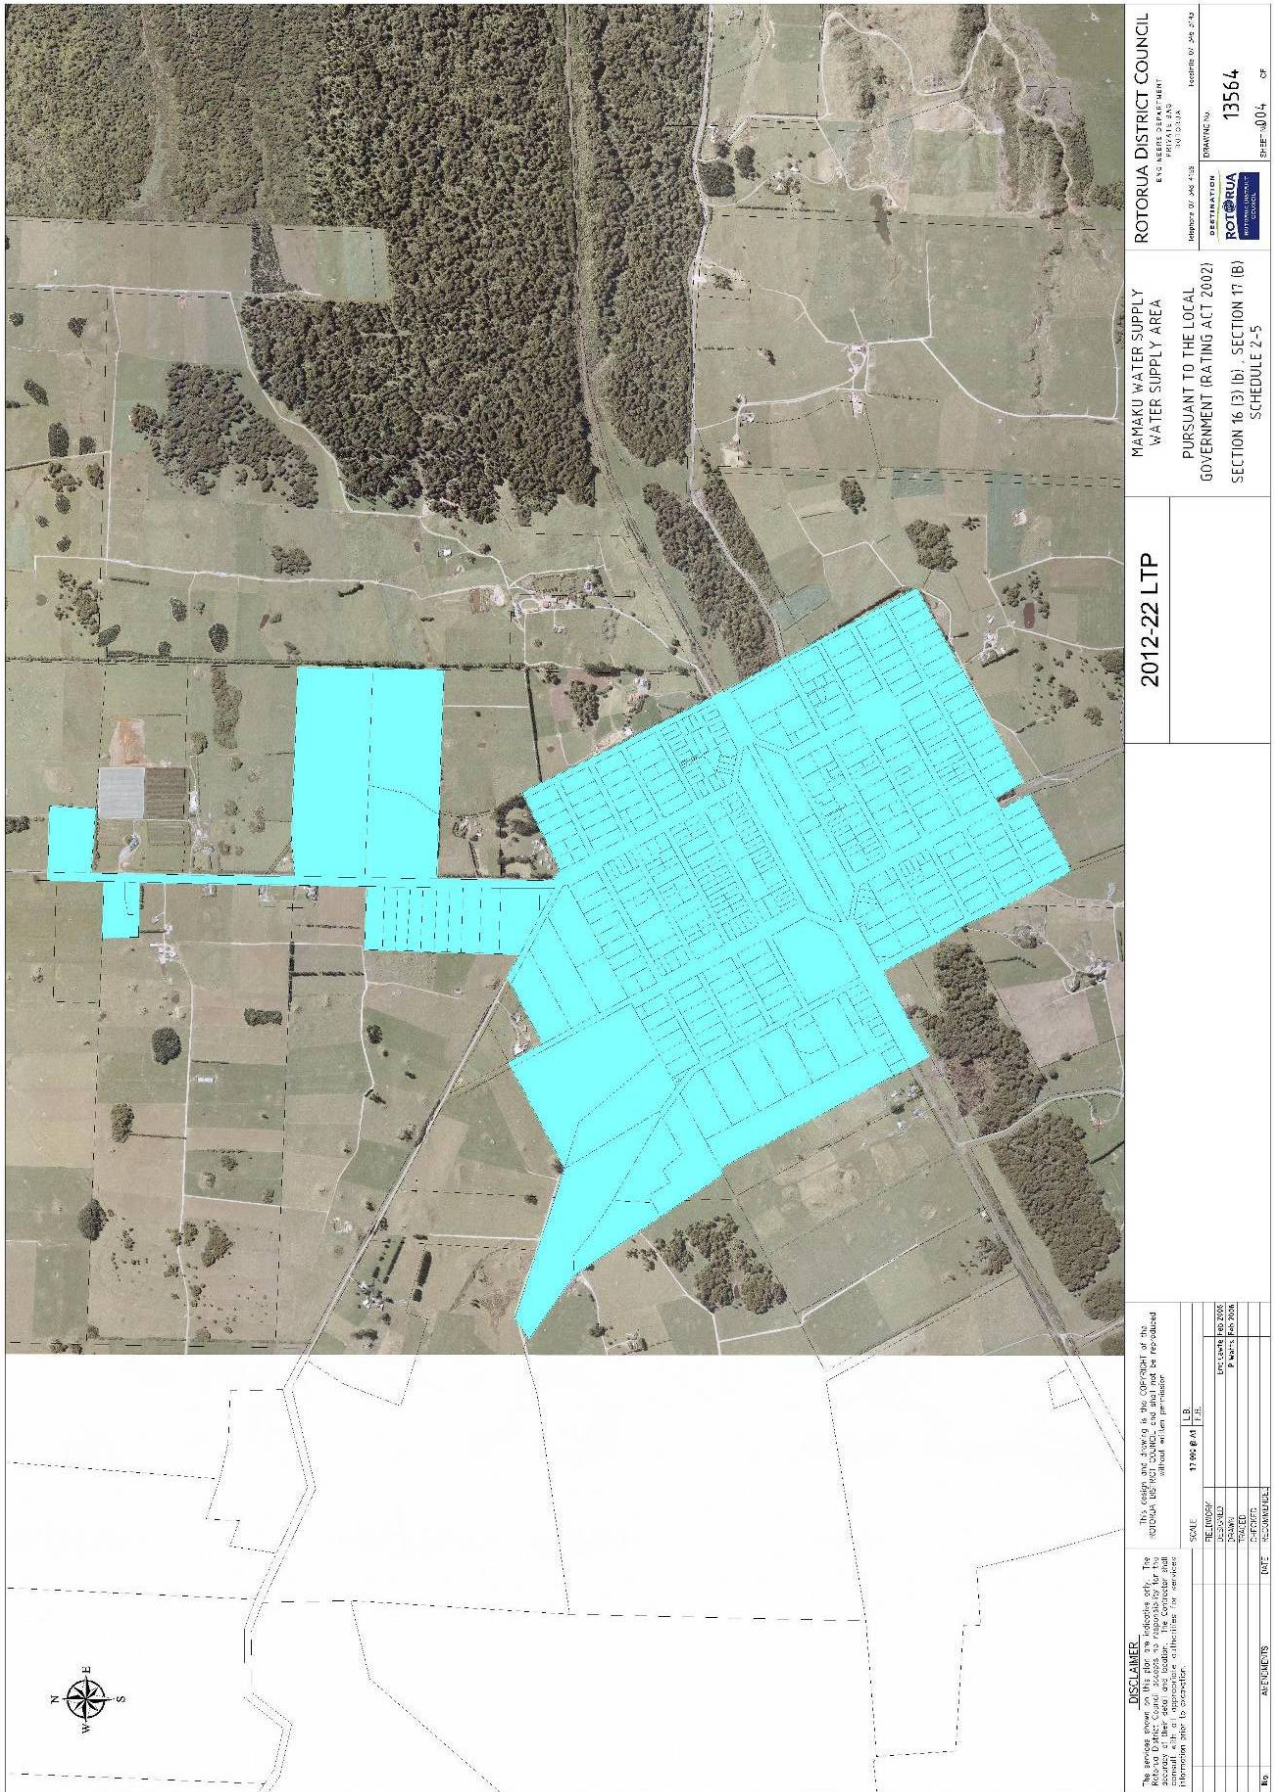

Map 1.4 - Mamaku