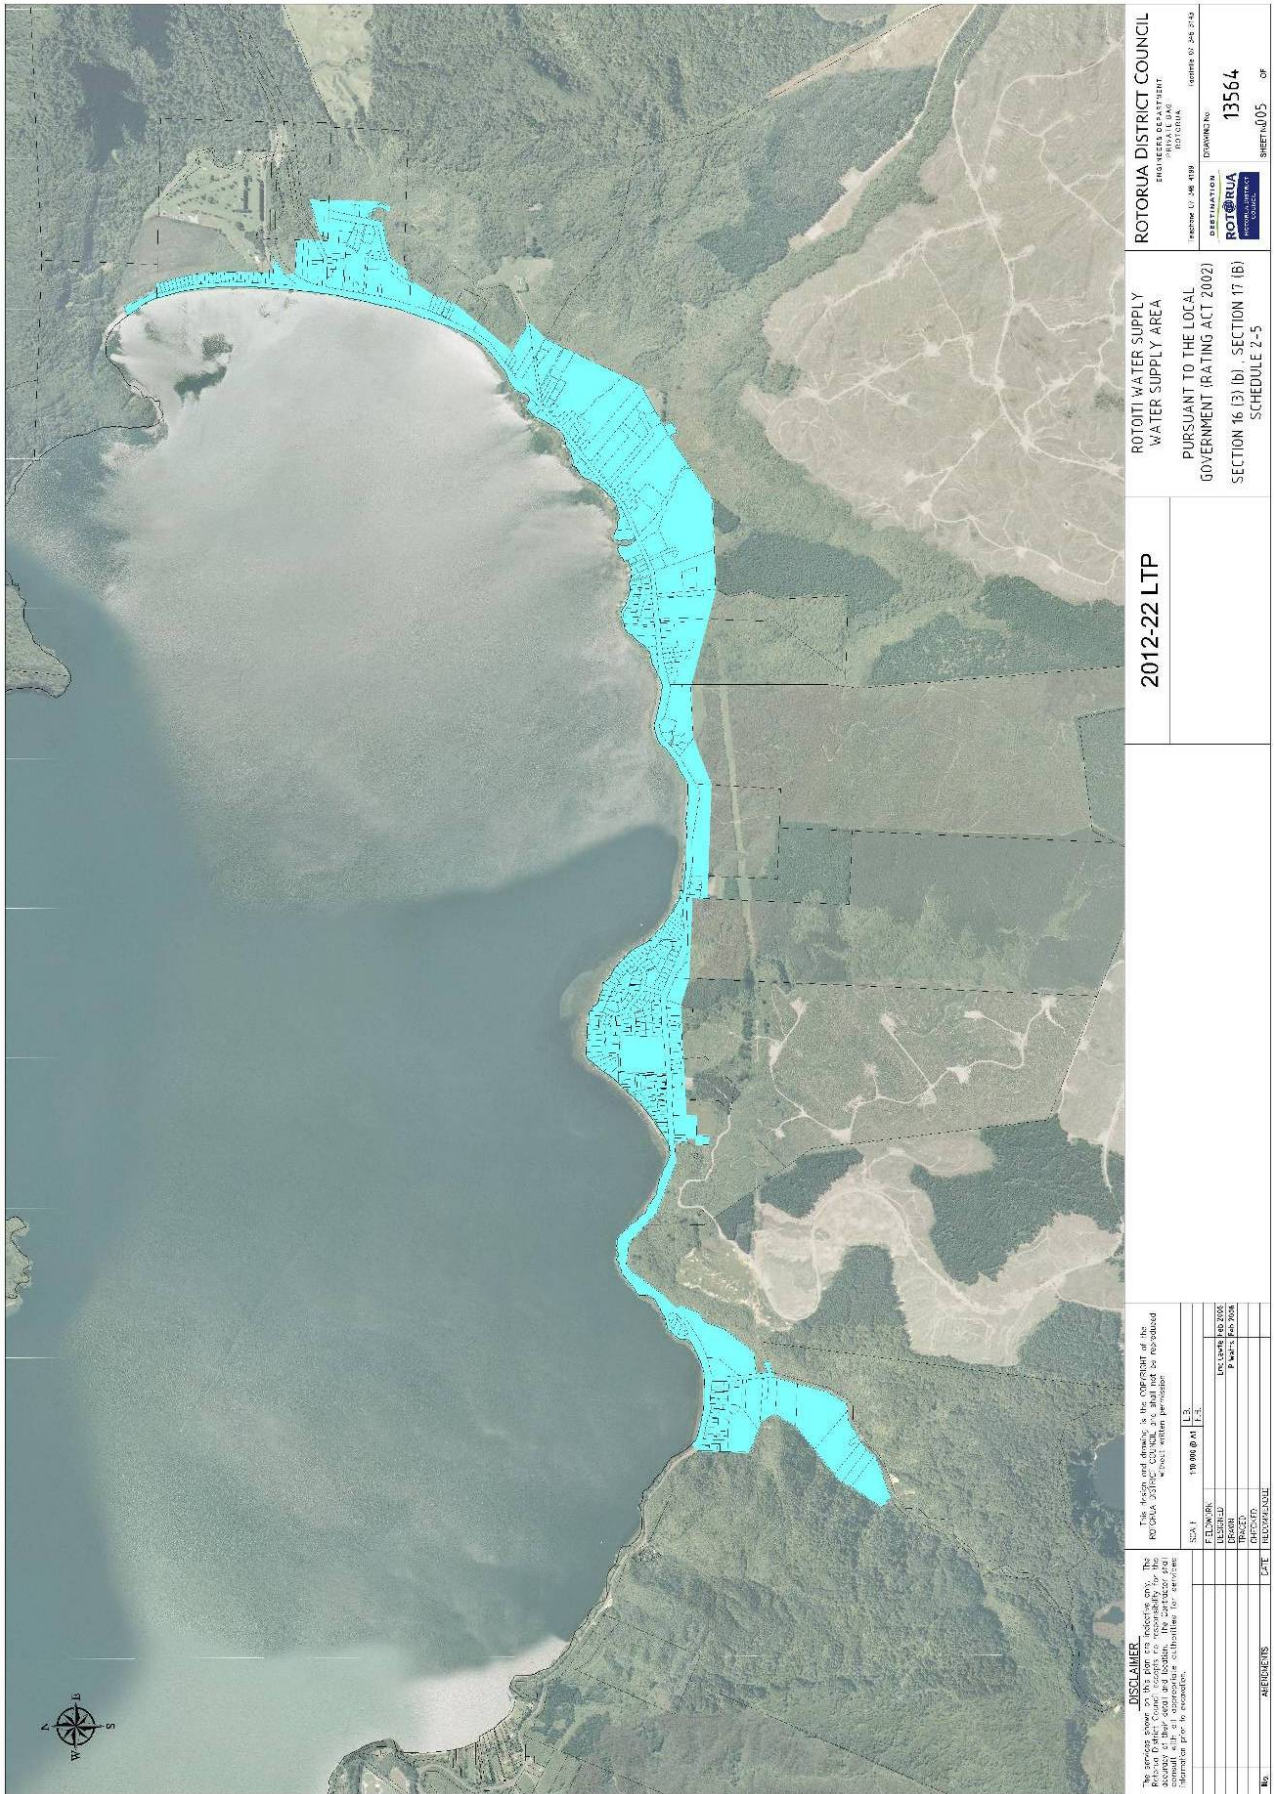

Map 1.5 - Rotoiti

ROTORUA DISTRICT COUNCIL
ENGINEERS DEPARTMENT
100 COLLEGE
ROTORUA
TELEPHONE 07 346 4100 DRAWING NO. 13564
SHEET NO. 005 OF

ROTOITI WATER SUPPLY WATER SUPPLY AREA
PURSUANT TO THE LOCAL GOVERNMENT (RATING ACT 2002)
SECTION 16 (3) (b) - SECTION 17 (b)
SCHEDULE 2-5

2012-22 LTP

This map and drawings are the copyright of the Rotorua District Council and shall not be reproduced without the written permission of the Council.